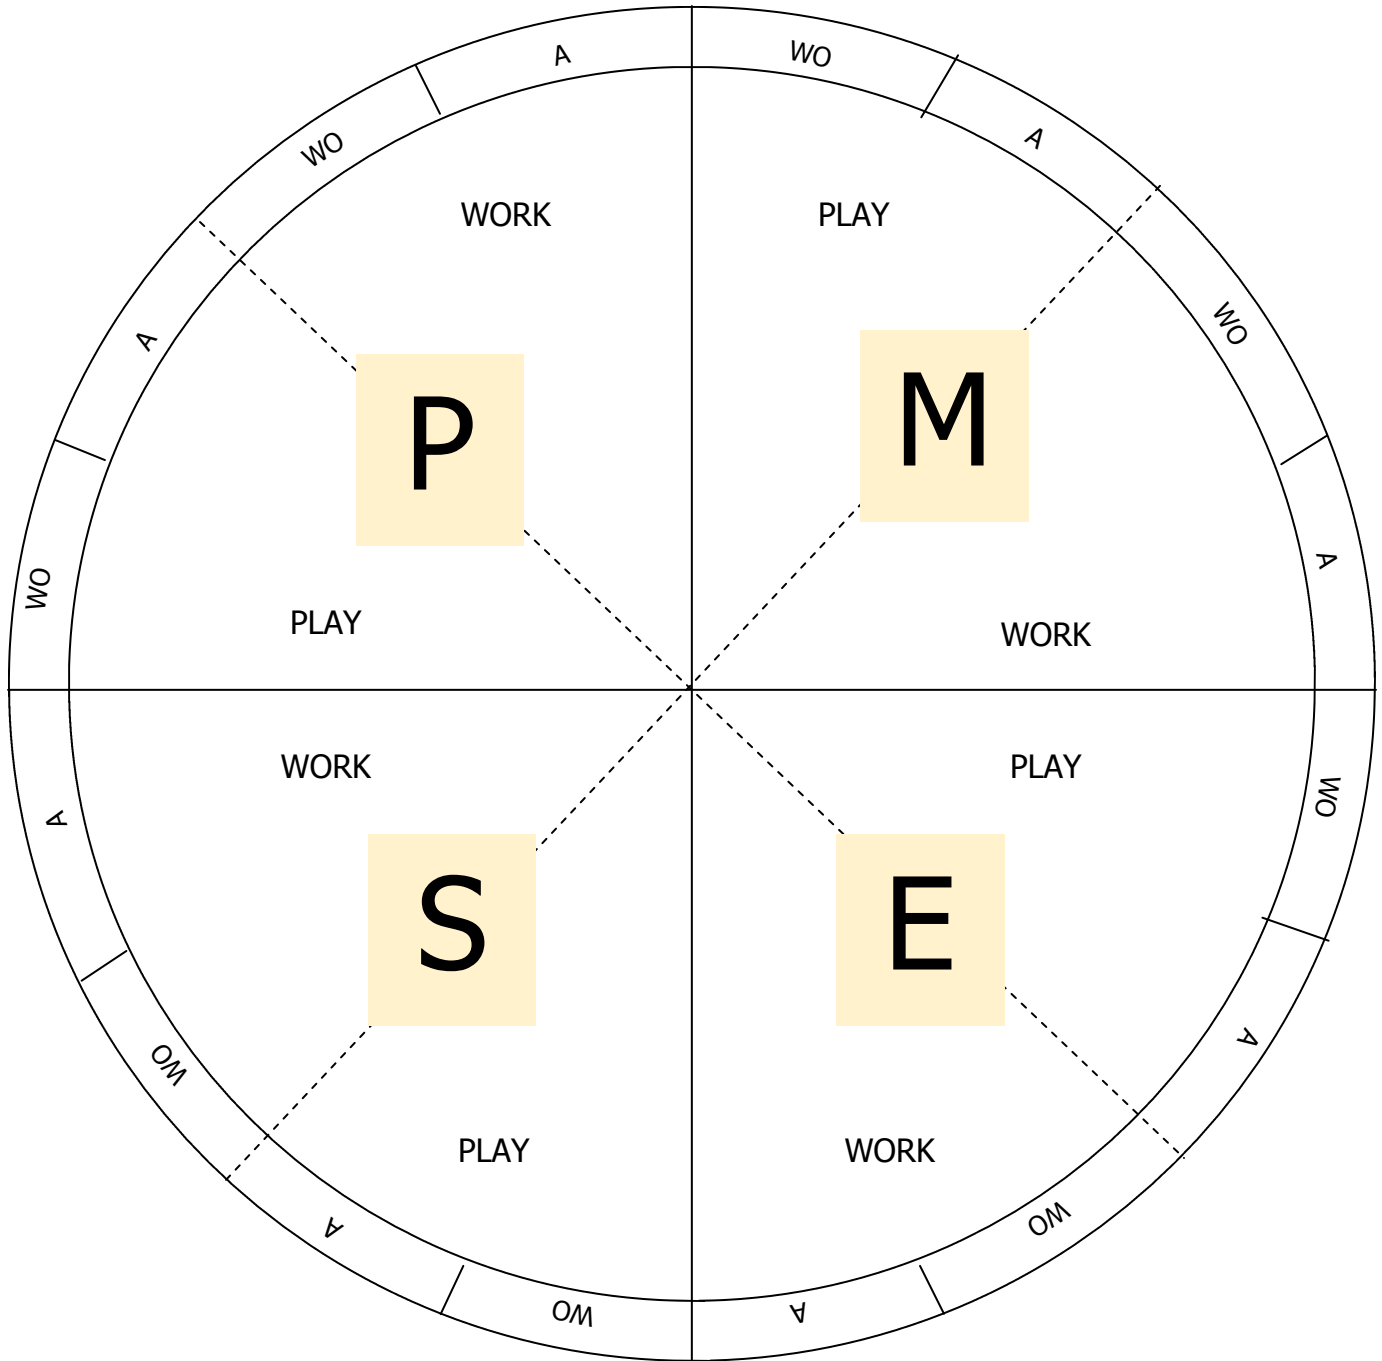

### LEGEND:

P = Physical  
M = Mental

S = Spiritual  
E = Emotional

WO = With Others  
A = Alone